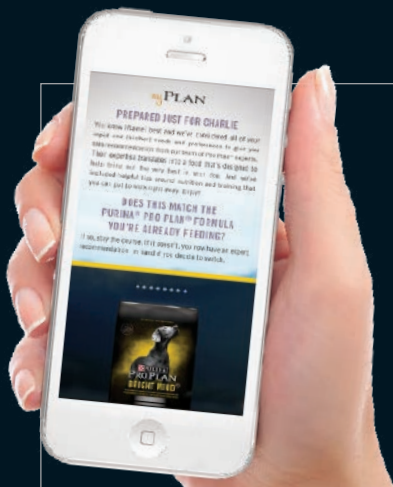

Since it began in 2005, **Purina® Pro Plan® Rally to Rescue®** has been committed to helping these groups give pets the nutrition, care and loving homes they deserve. In doing so, **we support hundreds of rescue groups across the country** by providing high-quality nutrition, promotional support, marketing materials and networking opportunities.

Milton, from Tired Dog Rescue

Karl, from Orphan Animal Rescuer & Sanctuary

Join us at facebook.com/rallytorescue

 **PURINA**[®]
PRO PLAN[®]
NUTRITION THAT PERFORMS[®]

Available exclusively at Pet Specialty Retailers

my **PLAN**

Create a plan to help your pet live life to the fullest. Tell us about your pet's unique traits and preferences, and get an expert recommendation for the right dry formula of Purina® Pro Plan® to meet your pet's nutritional needs. Plus, receive helpful tips around nutrition and training that you can put to work right away.